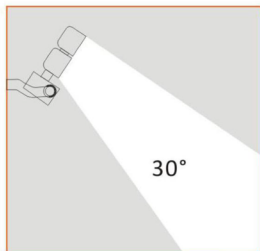

Professional Light Distribution

Multiple optical lens choices are available with angles including 30°/60°/90°/120° to meet the requirements for professional light distribution and an extensive scope of applications.