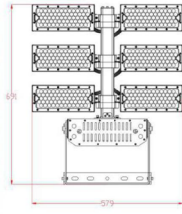

360 ° Rotated for Every Single Module

250 ° Bracket Rotatable

HT165-480W

HT165-720W

HT165-960W

HT165-1200W

HT165-1440W

Product code	FLOOD LIGHT HT165
Wattlage (w)	480W ~ 1440W
Rated Voltage	90 V to 277 V
Power Factor	> 0.9
Color temperature	2250K ~ 6500K
Luminous efficiency (lm/w)	155 ~ 165
Beam angle (°)	90
Operation temperature	-20 ~ 60
Average lifetime (hrs)	50,000 ~ 70,000
Lamp Base	...
IP class	66