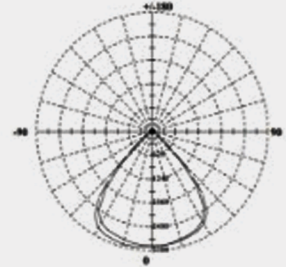

Product code	FLOOD LIGHT RSQ
Wattlage (w)	50W
Rated Voltage	110 V to 277 V
Power Factor	> 0.9
Color temperature	2700K ~ 6500K
Luminous efficiency (lm/w)	100 ~ 120
Beam angle (°)	90
Operation temperature	-20 ~ 55
Average lifetime (hrs)	40,000 ~ 50,000
Lamp Base	...
IP class	65
Dimensions	180x180x125mm

المنتج الذي نريد RSQ