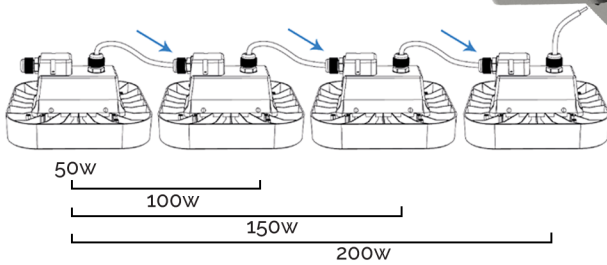

SKYING RSQ LED LIGHT 50-100-150-200W~∞W

تسوق من
المتجر الإلكتروني

①

②

③

④

متوفر اللون الأبيض - الأصفر

Product code	FLOOD LIGHT RSQ
Wattlage (w)	50-100-150-200W~∞W
Rated Voltage	110 V to 277 V
Power Factor	> 0.9
Color temperature	2700K ~ 6500K
Luminous efficiency (lm/w)	100 ~ 120
Beam angle (°)	90
Operation temperature	-20 ~ 55
Average lifetime (hrs)	40,000 ~ 50,000
Lamp Base	...
IP class	65