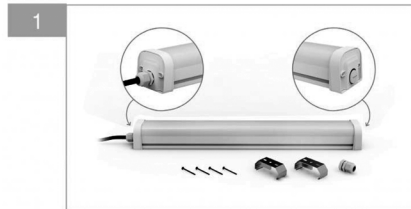

Instruction Manual